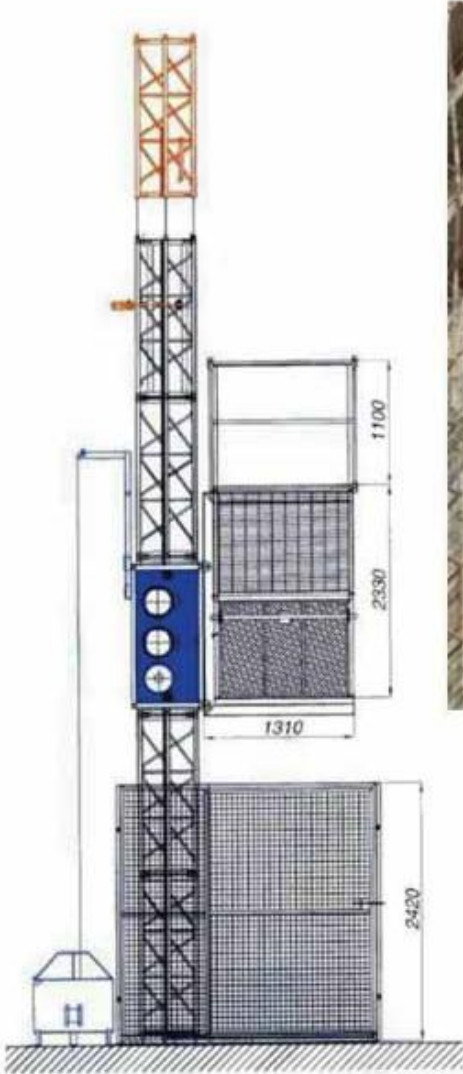

E 10 (1.000 KG)

Triangular
Mast
Section

SAEclimber

Passenger & Material Hoist
E 10 (Triangular Mast)

Asansörler

- CE standard EN 12159 conform
- Mast compatible with P36 mast climber and with PH10 Transport Platform.