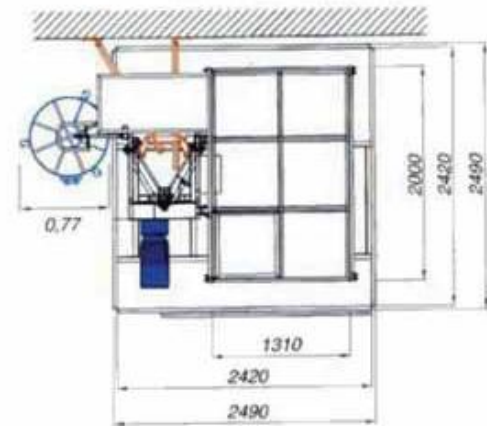

KASIRGA KULE VİNC
İNŞ. İŞ MAK. SAN. VE DİŞ TİC. LTD. ŞTİ.
İçmeler Mah. Yılmaz Sok. No:1 Eşiyok İş Merkezi 2
Kat: 4 Ofis:15 Tuzla / İstanbul
Tel: +90 216 507 25 32 - 33 Fax: +90 216 507 27 23
www.kasirgakulevinc.com www.discepheplatformu.com